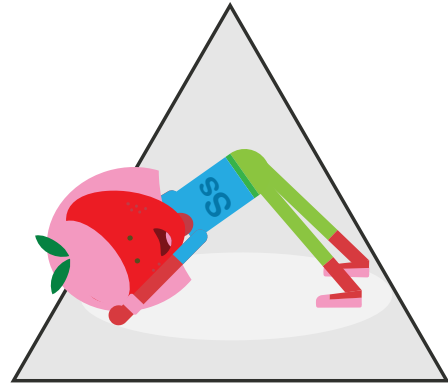

Star

Crescent

Triangle

YOGA SHAPES

Square

Rectangle

WITH

STAR STRAWBERRY

Diamond

Circle